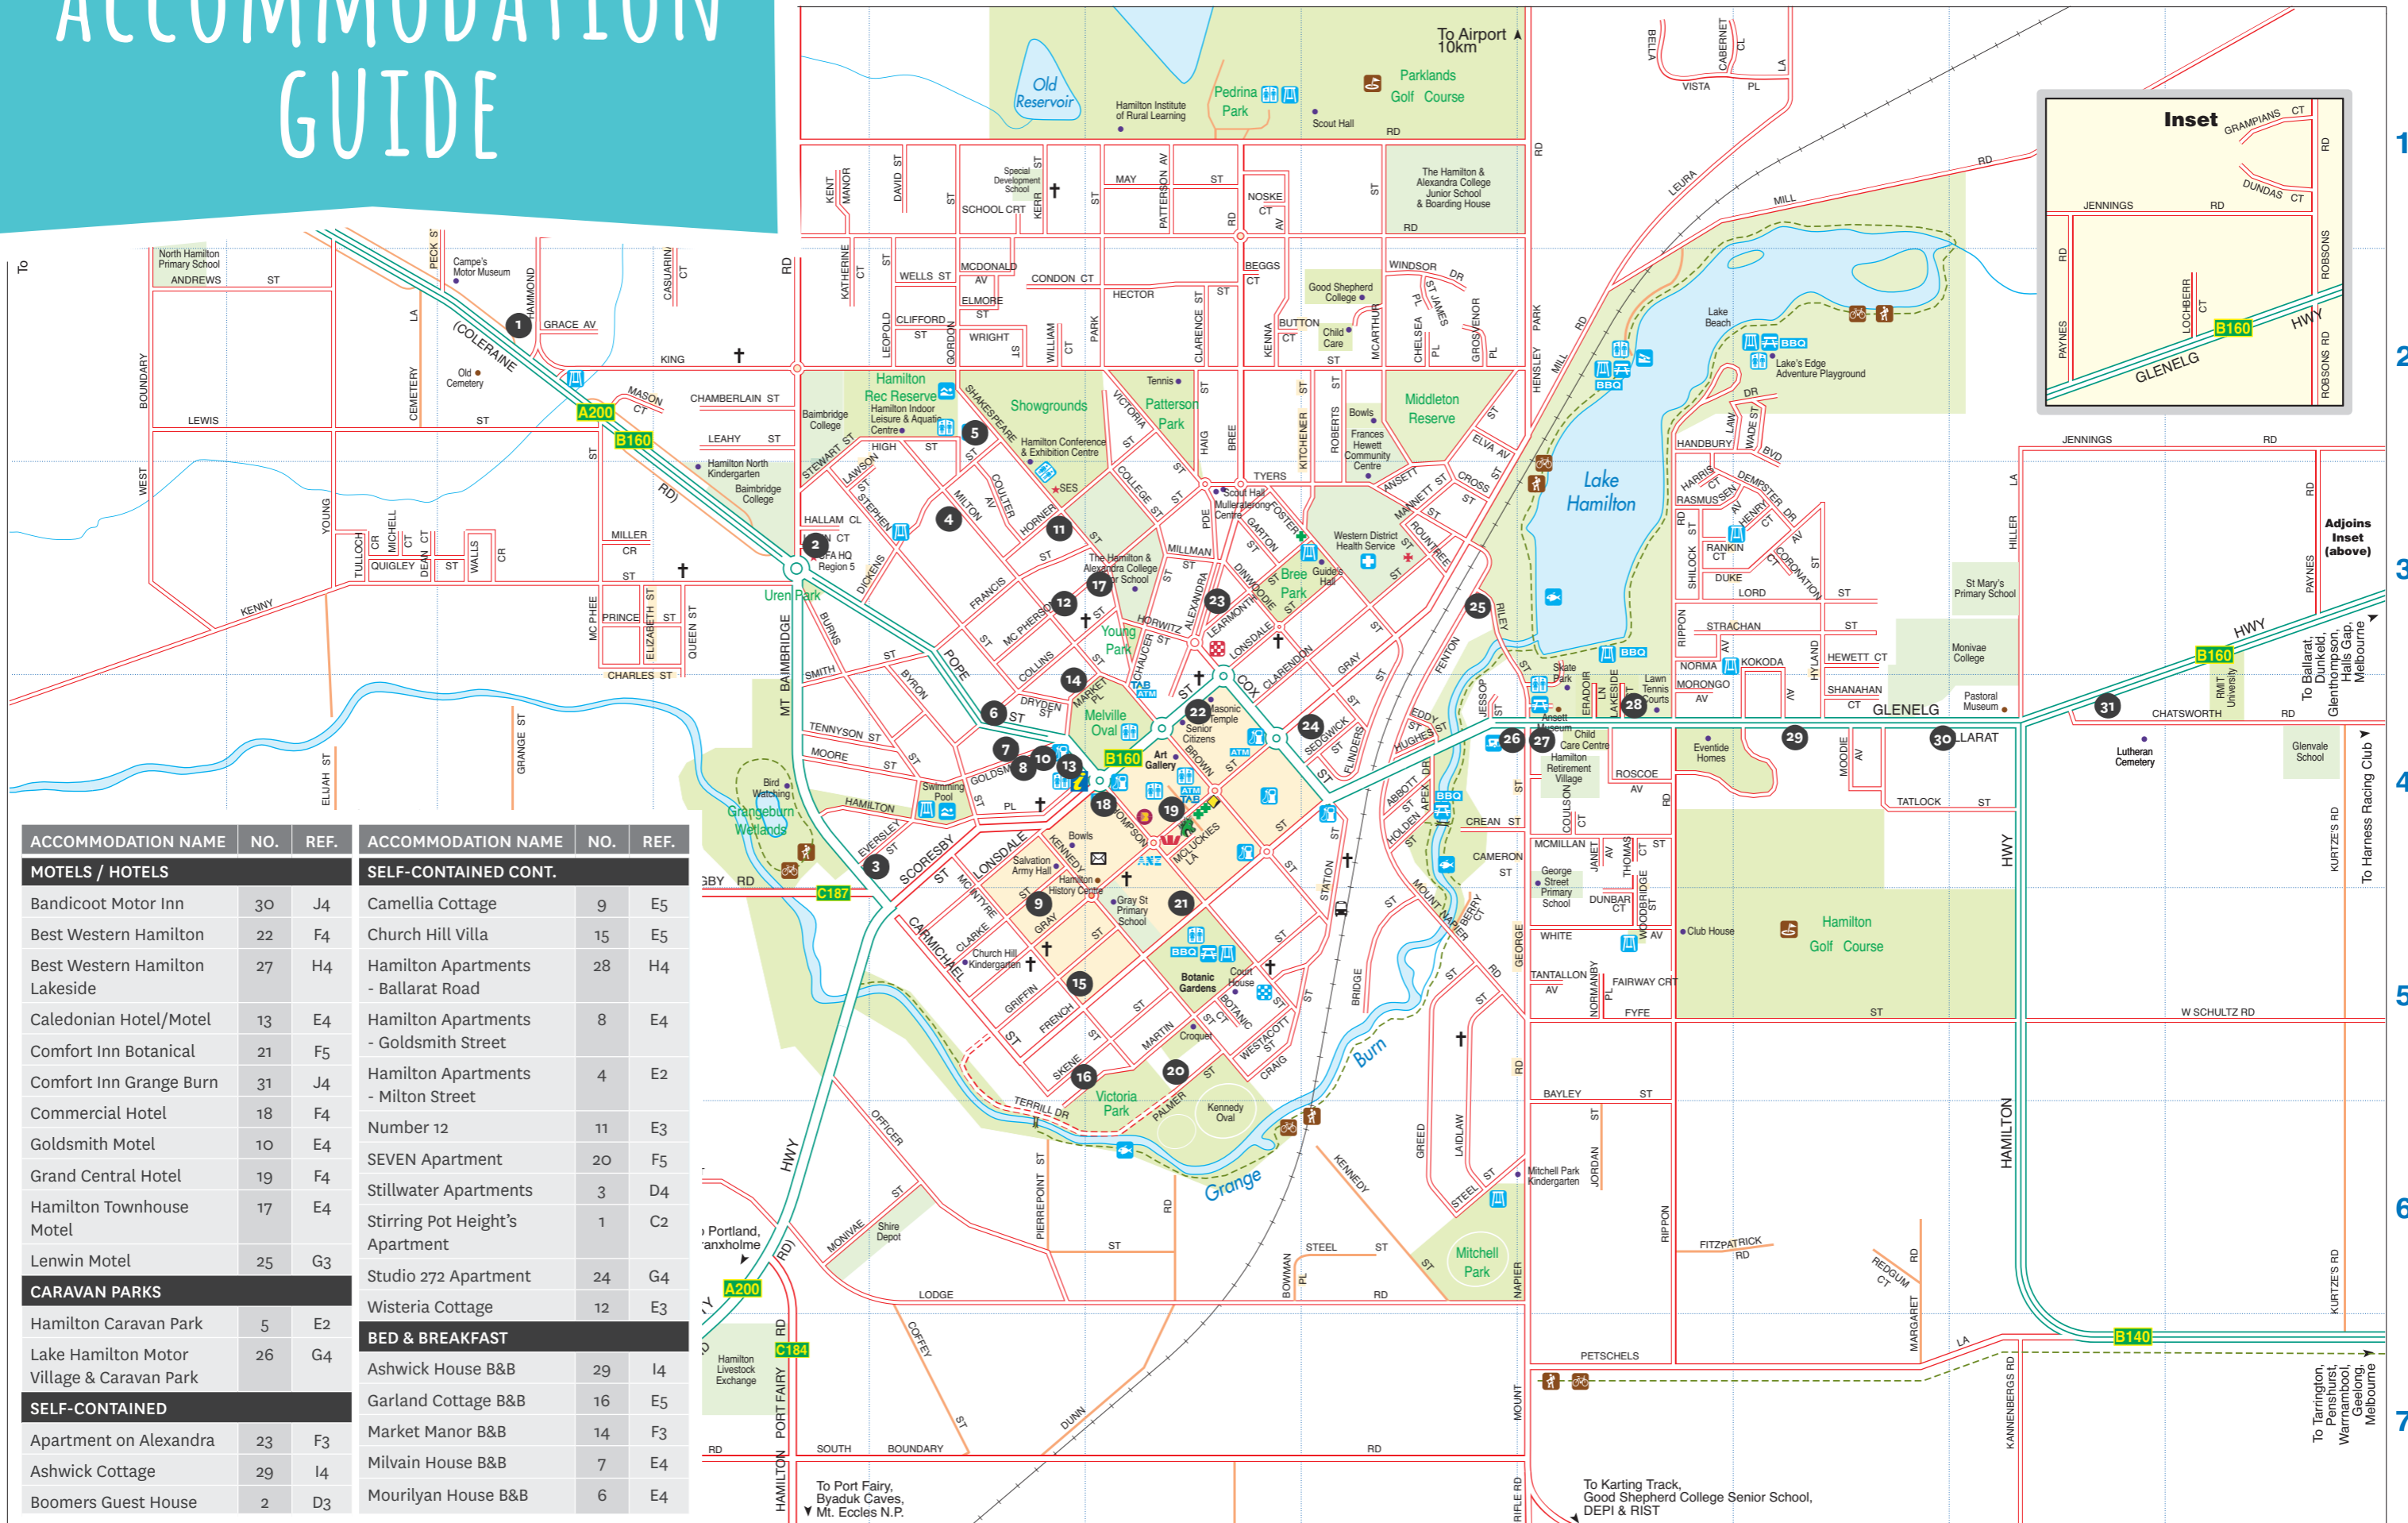

Hamilton ACCOMMODATION GUIDE

Freecall 1800 807 056 | www.visitgreaterhamilton.com.au

ACCOMMODATION NAME	NO.	REF.	ACCOMMODATION NAME	NO.	REF.
MOTELS / HOTELS			SELF-CONTAINED CONT.		
Bandicoot Motor Inn	30	J4	Camellia Cottage	9	E5
Best Western Hamilton	22	F4	Church Hill villa	15	E5
Best Western Hamilton Lakeside	27	H4	Hamilton Apartments - Ballarat Road	28	H4
Caledonian Hotel/Motel	13	E4	Hamilton Apartments - Goldsmith Street	8	E4
Comfort Inn Botanical	21	F5	Hamilton Apartments - Milton Street	4	E2
Comfort Inn Grange Burn	31	J4	Number 12	11	E3
Commercial Hotel	18	F4	SEVEN Apartment	20	F5
Goldsmith Motel	10	E4	Stillwater Apartments	3	D4
Grand Central Hotel	19	F4	Stirring Pot Height's Apartment	1	C2
Hamilton Townhouse Motel	17	E4	Studio 272 Apartment	24	G4
Lenwin Motel	25	G3	Wisteria Cottage	12	E3
CARAVAN PARKS			BED & BREAKFAST		
Hamilton Caravan Park	5	E2	Ashwick House B&B	29	I4
Lake Hamilton Motor Village & Caravan Park	26	G4	Garland Cottage B&B	16	E5
SELF-CONTAINED			Market Manor B&B	14	F3
Apartment on Alexandra	23	F3	Milvain House B&B	7	E4
Ashwick Cottage	29	I4	Mourilyan House B&B	6	E4
Boomers Guest House	2	D3			

A B C D E F G H I J K

1 2 3 4 5 6 7